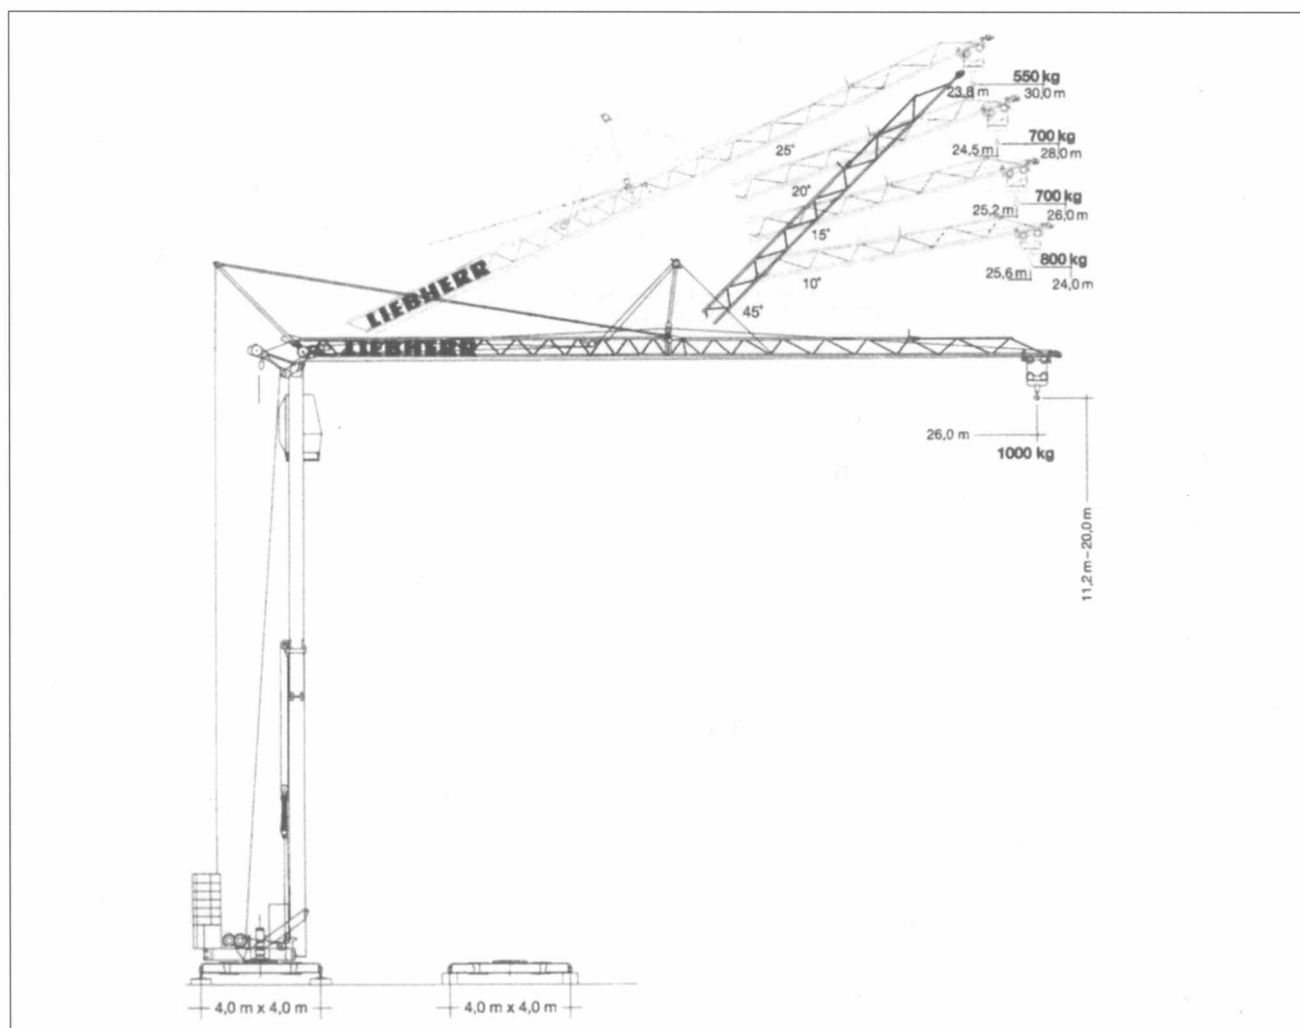

K-M-V KRANE

Tower cranes
 Fast-erecting cranes
 Base-slewing cranes
 Manufacturer: LIEBHERR

Turmdrehkrane
 Schnellmontagekrane
 Untendreher
 Hersteller: LIEBHERR

Selection of cranes / Auswahl

Crane type / Krantyp	Max. hook height / Hakenhöhe [max] m	Capacity [kg] / Tragkraft [kg]		Max. radius [m] / Ausladung [m] max / max
		top / Spitze	max / max	
LIEBHERR 28K	22,5	850	3000	30,0
LIEBHERR 32K	22,0	1000	3500	30,0
LIEBHERR 35K	26,0	800	4000	36,0
LIEBHERR 42K	26,0	1200	4000	36,0
LIEBHERR 50K	32,7	1000	4500	40,0
LIEBHERR 63K	32,7	1150	6000	43,0
LIEBHERR 71K	32,7	1200	6000	45,0
LIEBHERR 102K	33,8	1200	8000	50,0