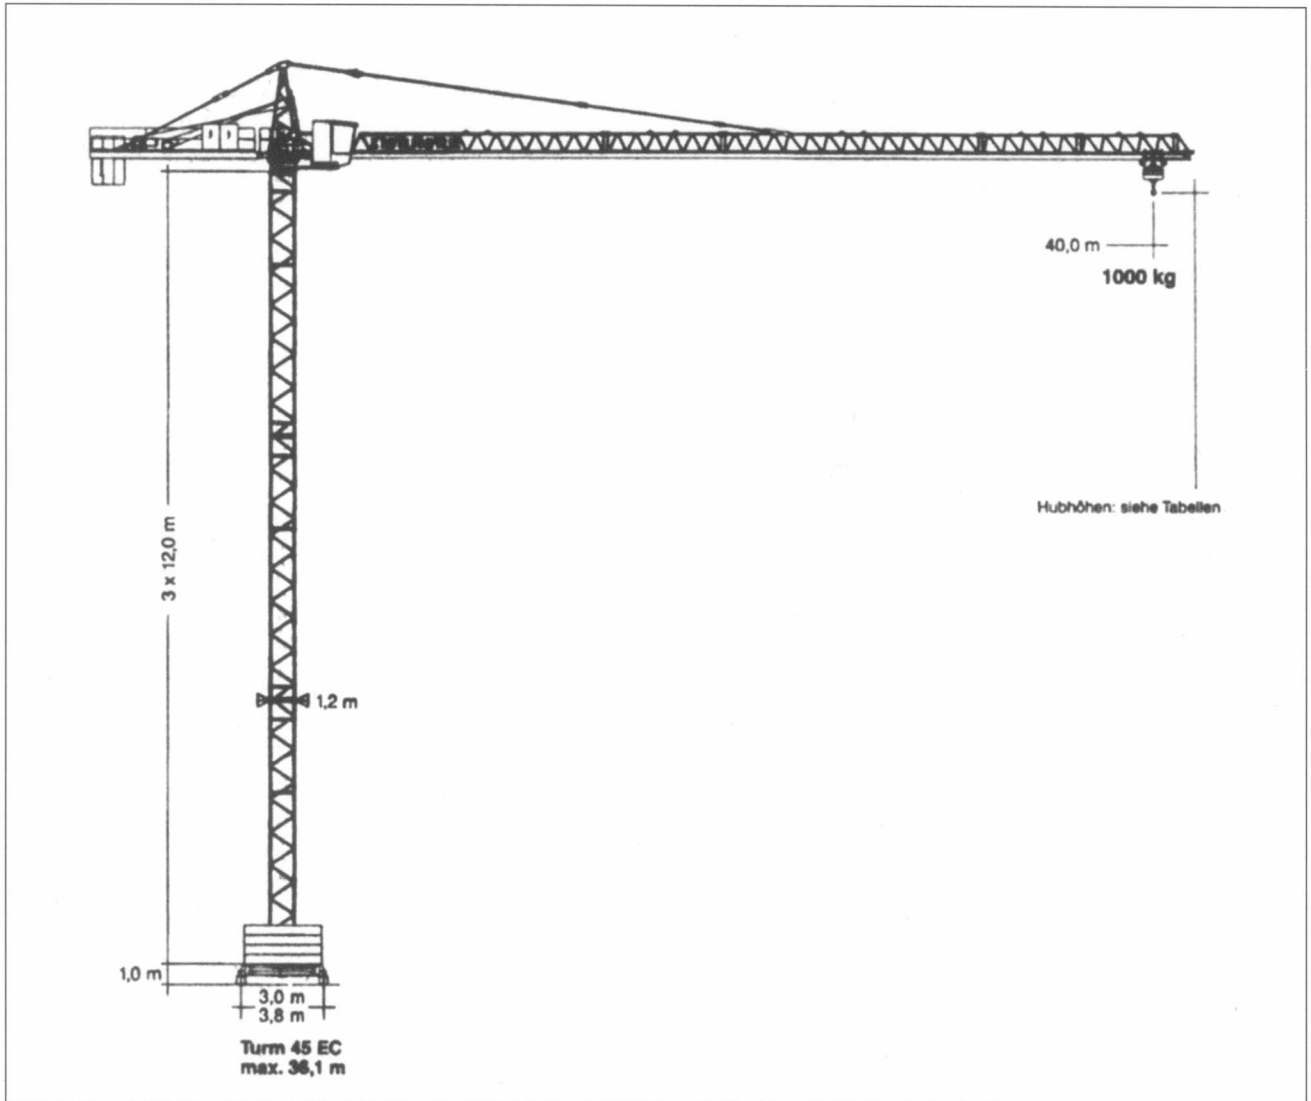

K-M-V KRANE

Tower cranes
 Climbing cranes with trolley jibs
 Top-slewing cranes
 Manufacturer: LIEBHERR

Turmdrehkrane
 Katzausleger-Kletterkrane
 Obendreher
 Hersteller: LIEBHERR

Selection of cranes / Auswahl

Crane type / Krantyp	Max. hook height [m] / Hakenhöhe [m]	Capacity [t] / Tragkraft [t]	Max. radius [m] / Ausladung [m]
	max free-standing / max freistehend	max / max	max / max
LIEBHERR 71 EC	40,5	6,0	45,0
LIEBHERR 91 EC	50,0	6,0	50,0
LIEBHERR 112 EC-H	57,3	8,0	55,0
LIEBHERR 140 EC-H	61,5	10,0	60,0
LIEBHERR 180 EC-H	68,1	10,0	60,0
LIEBHERR 256 EC	60,7	12,0	70,0